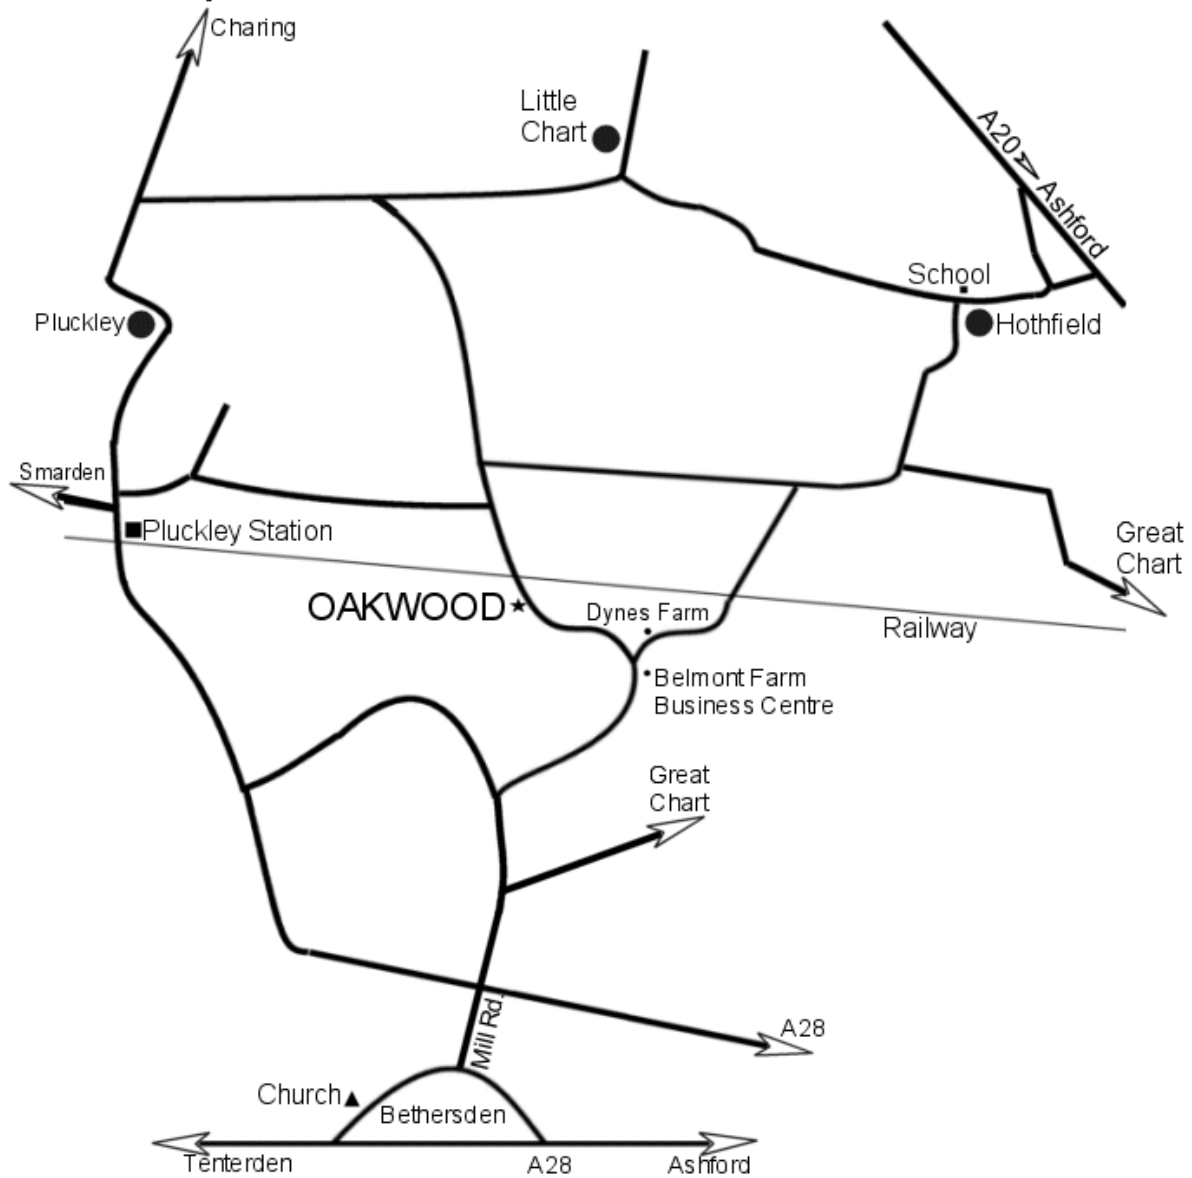

**Mark Hutchin DO**  
**Registered Osteopath (Osteopaths' Act 1993)**  
**Oakwood, Sparrow Hatch Lane, Bethersden, Ashford, Kent 01233 820385**

**FROM A20:**

- Take the Hothfield turning.
- Pass the common and school on your right and turn left into "The Street".
- After just over a mile pass Bear's Lane on the left, then take the next left, signposted Bethersden.
- Cross railway and, after about a mile, turn right into Sparrow Hatch Lane.
- Pass the woods on your left, Oakwood is a white bungalow 1/4 mile on left.
- There are 2 parking spaces just inside the gate; the practice is in the wooden building behind the parking to the left of the drive.