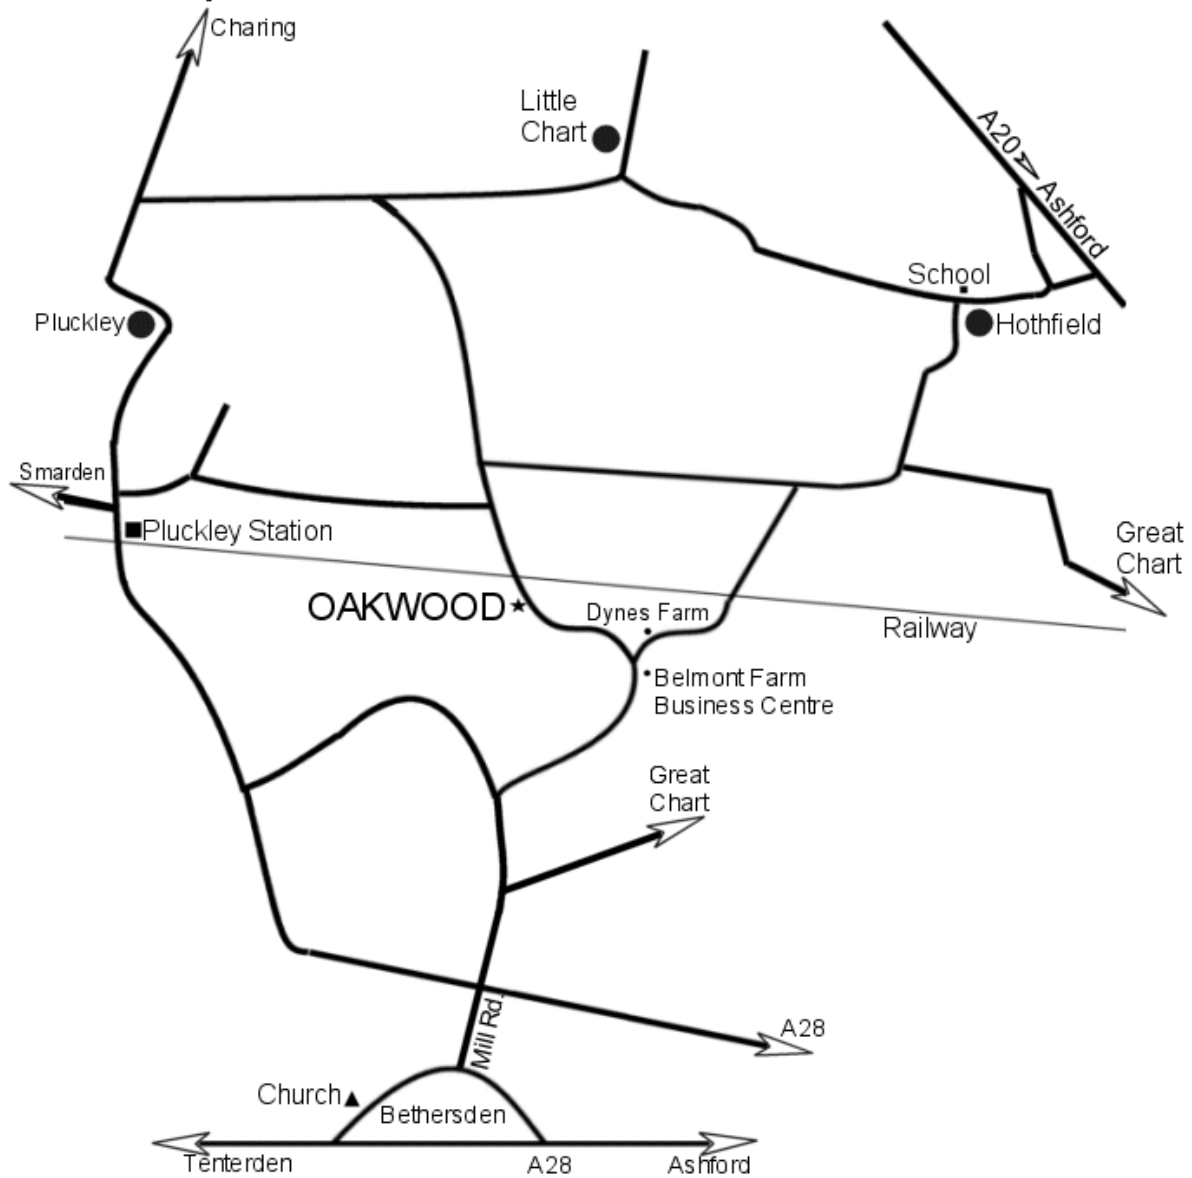

**Mark Hutchin DO**  
**Registered Osteopath (Osteopaths' Act 1993)**  
**Oakwood, Sparrow Hatch Lane, Bethersden, Ashford, Kent 01233 820385**

**FROM ASHFORD:**

- Take the A28 from Ashford to Tenterden.
- Turn right just after the Bethersden sign, into Forge Hill. Pass the village hall on your left.
- Turn right into Mill Road and pass the childrens playground.
- Go straight over the cross road, sign posted Hothfield. Continue for 1 1/2 miles, towards Hothfield.
- Pass Belmont Farm Business Centre on the right and turn immediately left into Sparrow Hatch Lane.
- Pass the woods on your left, after 1/4 mile Oakwood is a white bungalow on the left.
- There are 2 parking spaces just inside the gate; the practice is in the wooden building behind the parking to the left of the drive.