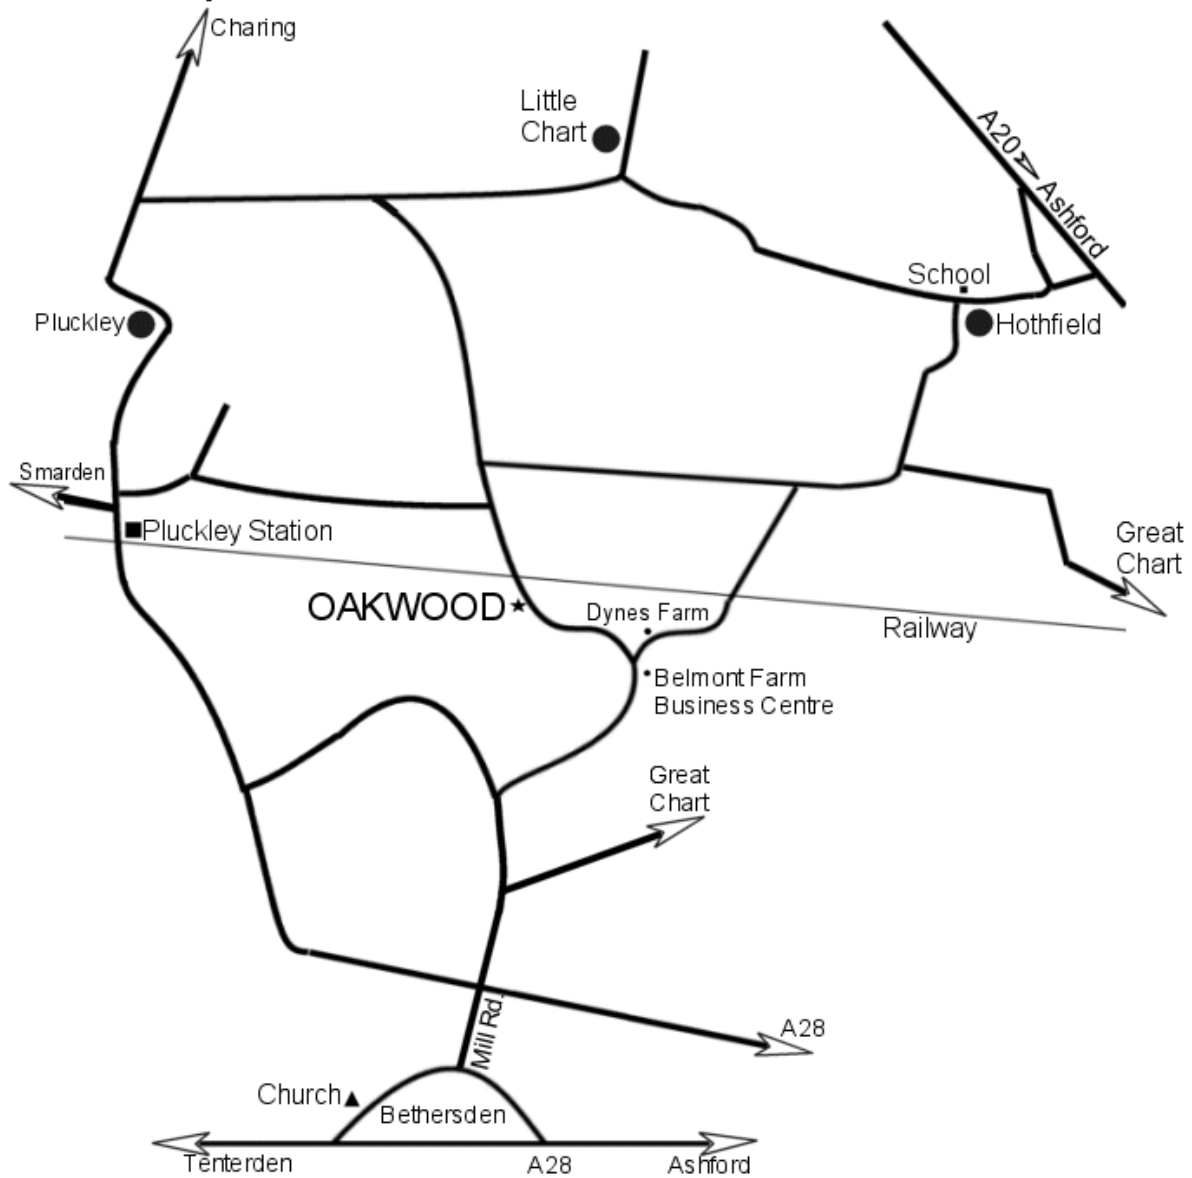

Mark Hutchin DO
Registered Osteopath (Osteopaths' Act 1993)
Oakwood, Sparrow Hatch Lane, Bethersden, Ashford, Kent 01233 820385

FROM CHARING STATION:

- Pass the station on your right and drive to Pluckley.
- At the 30mph and "Pluckley" sign, turn immediately left into Swan Lane.
- Take first right signposted Bethersden, by the high brick wall.
- Continue on long straight road.
- Go straight on when the road bears to the right.
- Continue over railway bridge.
- Oakwood is the white bungalow, on the right just over the bridge.
- There are 2 parking spaces just inside the gate: the practice is in the wooden building behind the parking to the left of the drive.