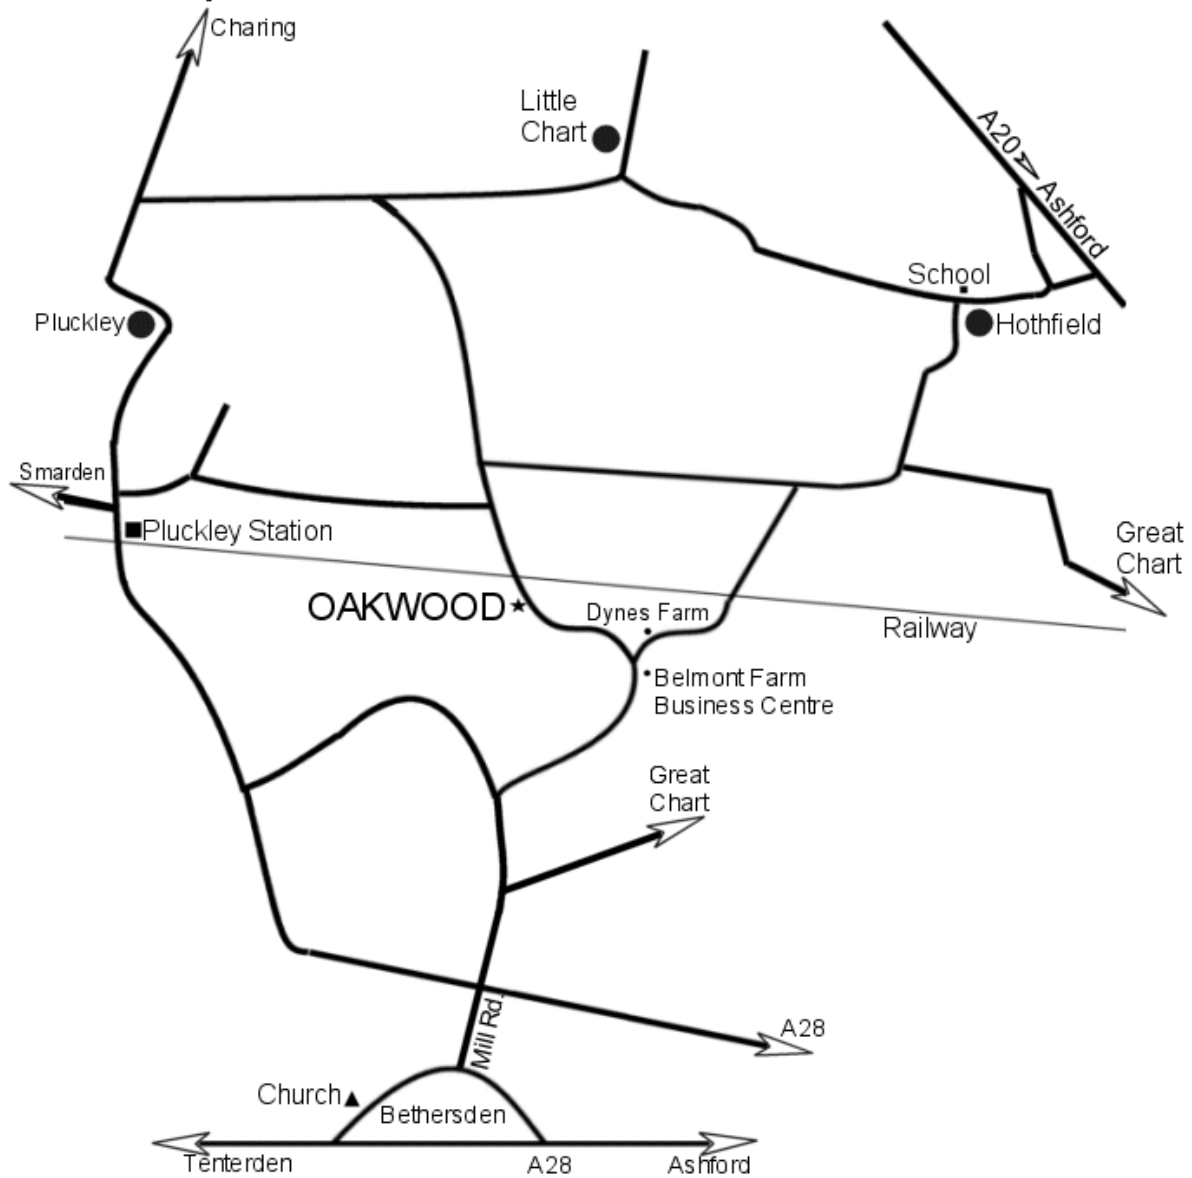

Mark Hutchin DO
Registered Osteopath (Osteopaths' Act 1993)
Oakwood, Sparrow Hatch Lane, Bethersden, Ashford, Kent 01233 820385

FROM PLUCKLEY STATION:

- Pass the Dering Arms on your right, take first right at staggered crossroad into Dowle Street, signposted Saracens Dairy.
- Bear right at first junction.
- Take next sharp right at irregular T- junction.
- Cross the railway bridge, Oakwood is a bungalow on the right.
- There are 2 parking spaces just inside the gate; the practice is in the wooden building behind the parking to the left of the drive.