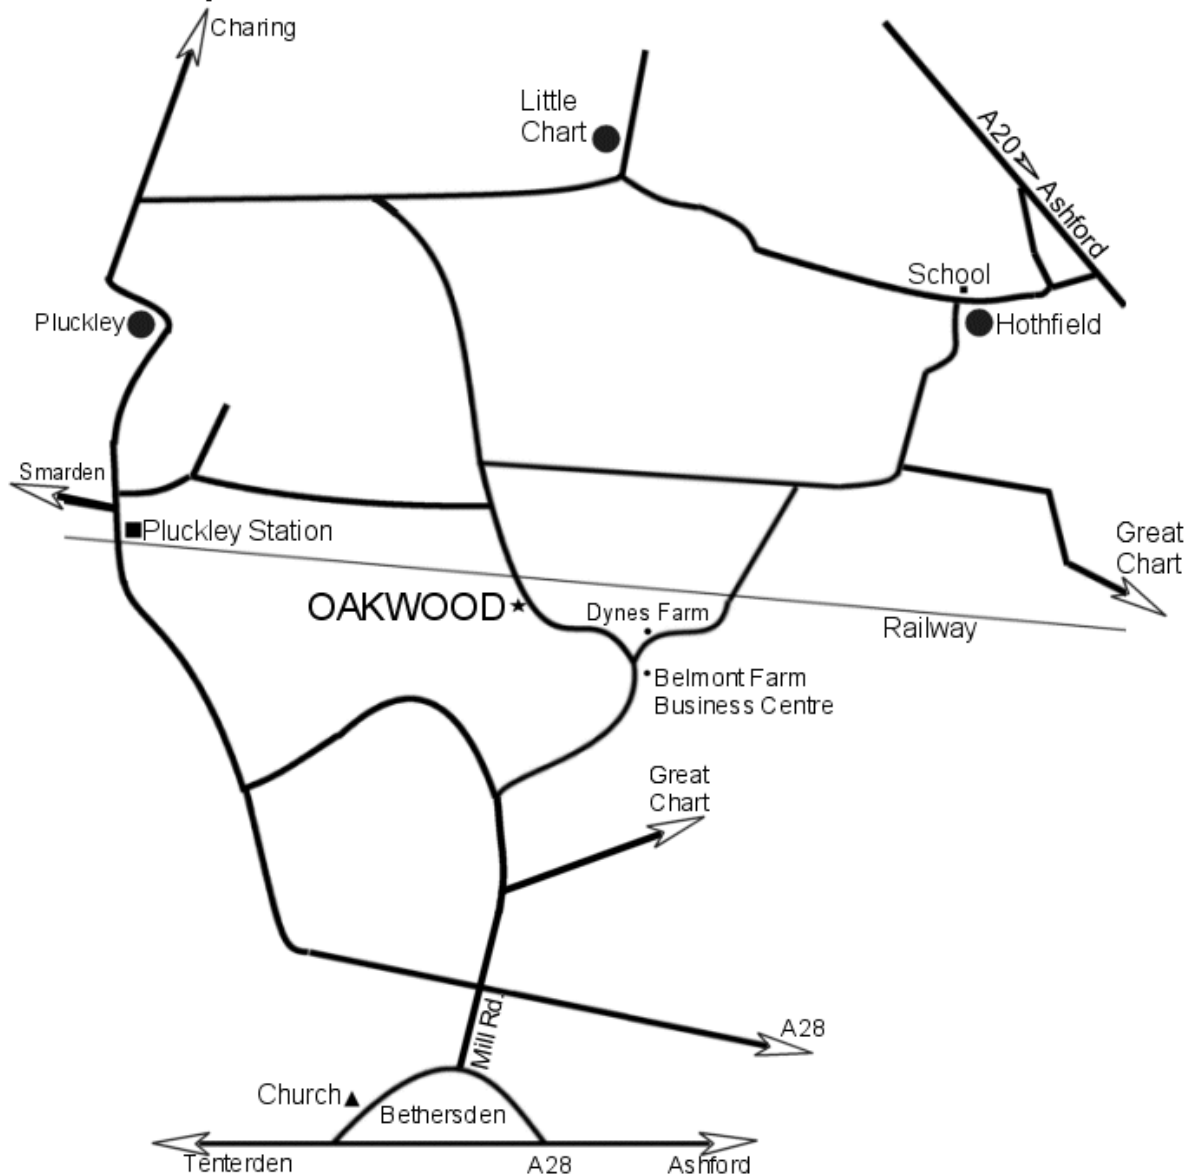

Mark Hutchin DO
Registered Osteopath (Osteopaths' Act 1993)
Oakwood, Sparrow Hatch Lane, Bethersden, Ashford, Kent 01233 820385

DIRECTIONS FROM TENTERDEN:

- Take the A28 from Tenterden to Ashford.
- At Bethersden, take second left after the Bull Pub signposted Bethersden and drive into the village, passing the church then the shop on your left.
- Turn left into Mill Road and pass the childrens playground.
- Go straight over the cross road, sign posted Hothfield. Continue for 1 1/2 miles towards Hothfield.
- Pass Belmont Farm Business Centre on the right and turn immediately left into Sparrow Hatch Lane.
- Pass the woods on your left, after 1/4 mile Oakwood is a white bungalow on the left.
- There are 2 parking spaces just inside the gate; the practice is in the wooden building behind the parking to the left of the drive.